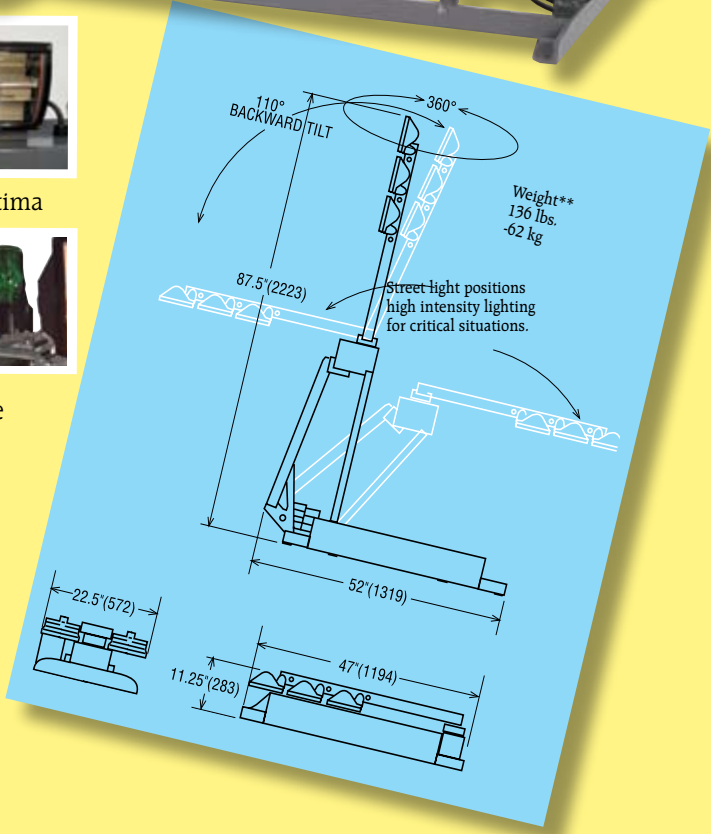

OPTIONS

- BACK LIGHTING
- TOP MOUNTED STROBE
- PANEL MOUNTED CONTROLS
- OTHER LIGHTING PACKAGES AVAILABLE INCLUDING METAL HALIDE & LED

Havis Shield

FRC Optima

LED

Whelen Pioneer Plus

Strobe

Optional backlighting use bottom two lights for down lighting or backlight additional area.