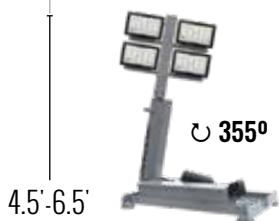

KNIGHT SLIM
NARROW DESIGN

The Slim stows flat at just 12" x 13" x 53" while producing 70,000 total lumens.

HELIOS
14,000 LUMENS

A Command Light-exclusive fixture, this LED can trim the cost of a new tower by 33%!

SL-X-15
28,000 LUMENS

This DC-powered LED provides 30% more light and only 185 watts of power consumption.

SL SERIES
VERSATILE REACH

The Shadow Series offers a reach of 4.5', or up to 6.5' with optional arm.