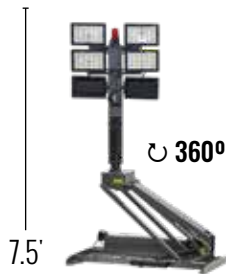

KL SERIES
MID-SIZE SERIES

Command Light's mid-size Knight Series delivers a reach of nearly 7.5' from its base.