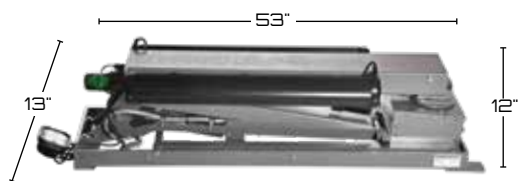

SLIM LEDS

QUESTIONS? CUSTOM TOWER INQUIRIES. Contact us at info@commandlight.com To view Command Light's full catalog, visit commandlight.com/catalog.

LEDS	54
RAW LUMENS	28,500
EFFECTIVE LUMENS	19,958
BEAM PATTERNS	SPOT/FLOOD SYMMETRICAL
WATTAGE	270W
AMP DRAW (@12V)	22.5A
INPUT VOLTAGE	12V OR 24V

LEDS	12
RAW LUMENS	6,500
EFFECTIVE LUMENS	4,435
BEAM	SPOT/FLOOD SYMMETRICAL
WATTAGE	60W
AMP DRAW (@12V)	5A
INPUT VOLTAGE	12V OR 24V

THE KNIGHT SLIM

NESTED POSITION