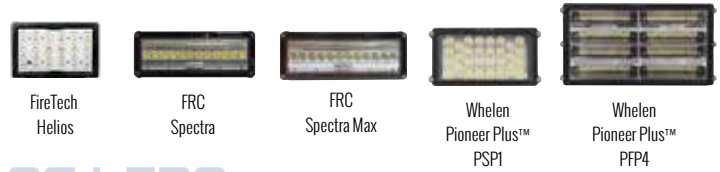

DC POWER OPTIONS

DC OPTIONS*	DESCRIPTION
DELETE BX*	No Battery Capability, 12V DC-Powered Tripod ONLY
BD	Battery Option - DeWalt FLEXVOLT Ready
BD-09	DeWalt FLEXVOLT 9Ah Battery and Fast Charger
BD-12	DeWalt FLEXVOLT 12Ah Battery and Fast Charger
BK	Battery Option - Makita XGT Ready
BK-04	Battery Option - Makita XGT 4Ah Battery and Charger
BK-05	Battery Option - Makita XGT 5Ah Battery and Charger
BW	Battery Option - Milwaukee M28 Ready***
BH	Battery Option - HURST EWXT / E3 Ready ****
SP**	120V AC Shore Power Option - 15A Plug
TP	12V DC Truck Power Option
TP-MB	12V DC Truck Power Option + Truck Mounting Brackets with Quick Disconnect

BUNDLES	MODEL	DESCRIPTION
POWER BUNDLES	T50D-FS-BD-12-SP	50" Tripod, 220W FRC Spectra LED x1, DeWalt 12Ah Battery + Charger, 120V AC Shore Power
	T50D-FS-BK-05-SP	50" Tripod, 220W FRC Spectra LED x1, Makita 5Ah Battery + Charger, 120V AC Shore Power
BALANCED BUNDLES	T50D-W2-BD-12-SP	50" Tripod, 150W Whelen PFH2 LED x1, DeWalt 12Ah Battery and Charger, 120V AC Shore Power
	T50D-W2-BK-05-SP	50" Tripod, 150W Whelen PFH2 LED x1, Makita 5Ah Battery + Charger, 120V AC Shore Power
RUN-TIME BUNDLES	T50D-CH-BD-12-SP	50" Tripod, 60W FireTech Helios LED x1, DeWalt 12Ah Battery + Charger, 120V AC Shore Power
	T50D-CH-BK-05-SP	50" Tripod, 60W Firetech Helios LED x1, Makita 5Ah Battery + Charger, 120V AC Shore Power
VALUE BUNDLES	T50D-AR-BD-09-SP	50" Tripod, 110W Akron Revel LED x1, DeWalt 9Ah Battery + Charger, 120V AC Shore Power
	T50D-AR-BK-04-SP	50" Tripod, 110W Akron Revel LED x1, Makita 4Ah Battery + Charger, 120V AC Shore Power

DC POWER OPTION DISCLAIMERS